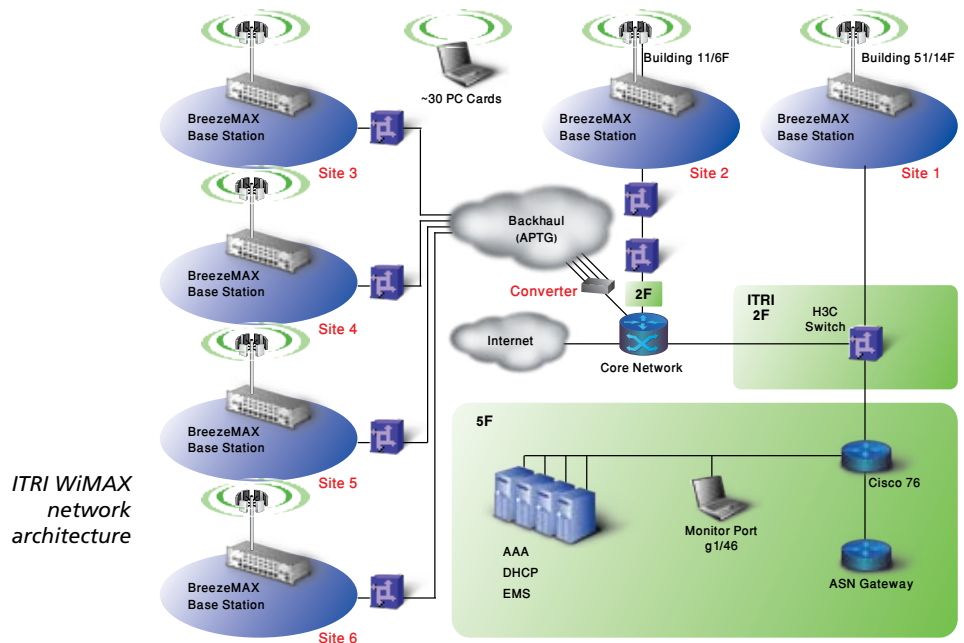

Industrial Technology Research Institute (ITRI), Taiwan

Research institute leverages Mobile WiMAX™ research to prove viability of a nationwide Mobile WiMAX solution

“ After working with the WiMAX™ expert Alvarion® for two years and learning their unique Mobile WiMAX™ technology, it is clear that their 4Motion® offering is the best solution for us. ”

Dr. Gin-Kou Ma, Deputy General Director of SoC Technology Center, ITRI

About ITRI

The Industrial Technology Research Institute (ITRI) was founded by the Ministry of Economic Affairs in 1973 as a non-profit R&D organization for applied research and technical service. Employing more than 6,000 people and serving as the technical center for Taiwan's industry, the organization has played a vital role in the transformation of Taiwan from an agriculture-based economy to an international industrial economy. ITRI is a multidisciplinary research center with six core laboratories, five focus centers, five linkage centers, several business development units, and other supporting units. An increasingly active member in the global industrial R&D community, ITRI is headquartered in Taiwan and has branch offices in Silicon Valley, Tokyo, Berlin and Moscow.

The Challenge

The Taiwanese government sought a solution to create a barrier-less online environment that would improve the country's ranking of mobile Internet penetration and position it as one of the top countries worldwide with the most cost effective access fees. Targeted at expanding the communications and service industries in Taiwan, the government also sought to aggregate the efforts of cell phone manufacturers, content providers and telecom companies to develop a broadband and wireless infrastructure, which would reduce the digital divide by increasing coverage in urban and rural areas.